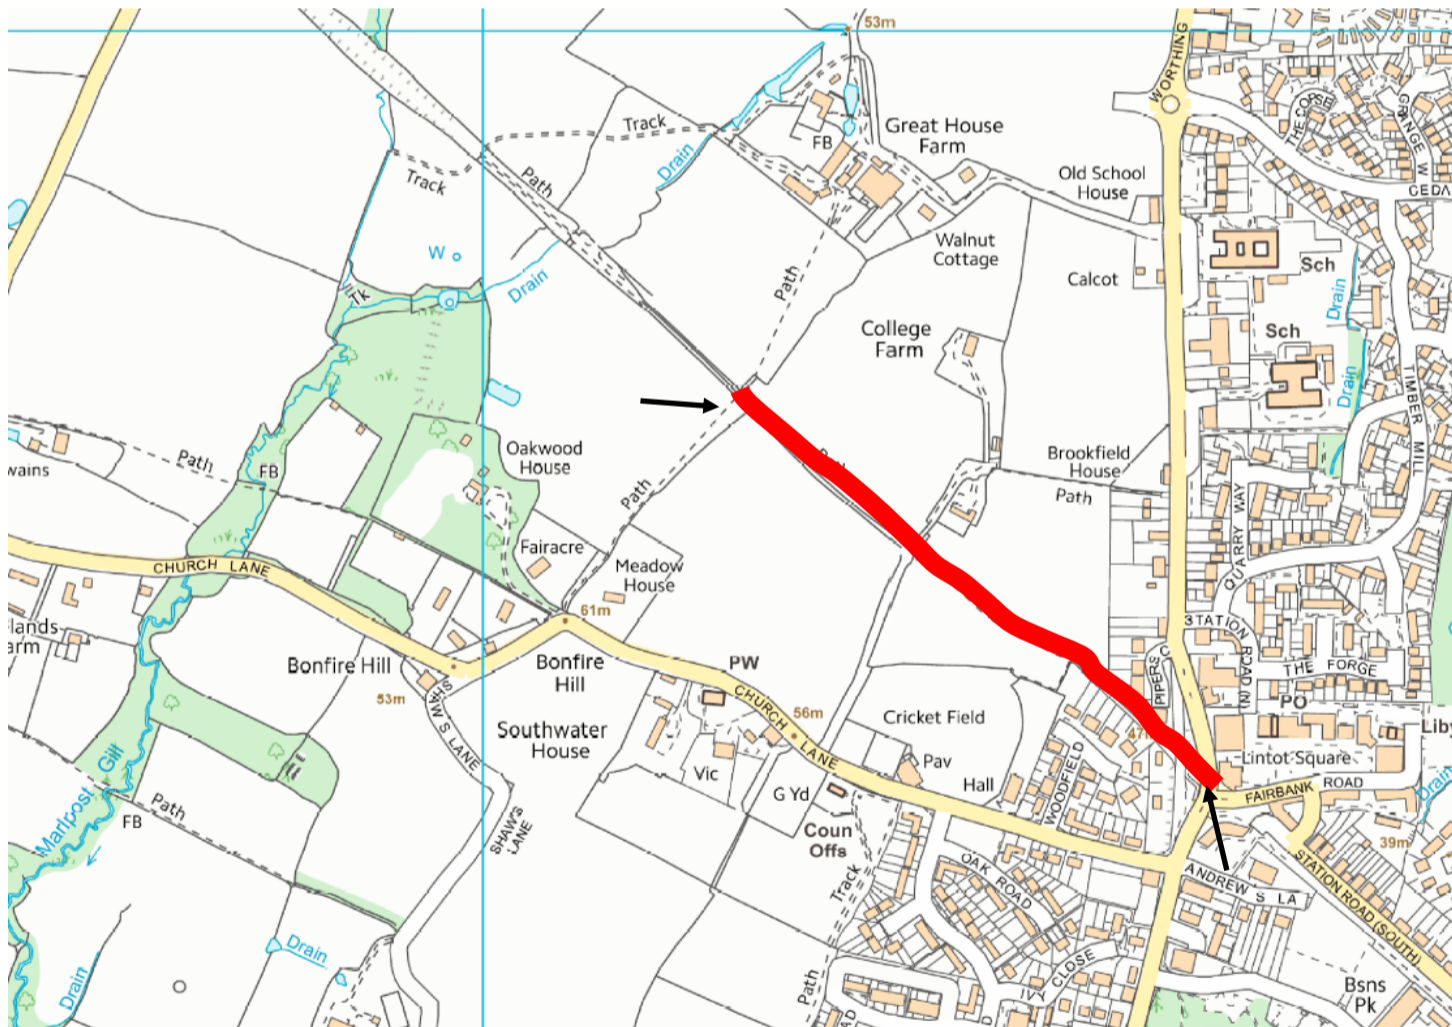

Advanced Warning

Downs Link Closure

The Downs Link will be **closed** due to surfacing works on Wednesday 5th May 2021 for approximately **6 weeks**. The section that will be closed is highlighted red on the map below.

Enquiries regarding the closure should be directed to the Public Rights of Way Team, West Sussex County Council (01243 777620).